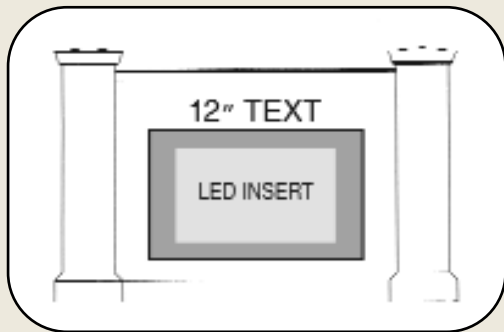

Choose from three different shapes, three attractive finishes and two sizes of LED displays.

The most innovative design, fabrication and finishing techniques, now with changeable-message LED inserts.

Inexpensive to purchase; inexpensive to install; inexpensive to operate! Low power consumption LED technology means low energy bills (120 volt power required at site). Costs less than a 100 watt light bulb to operate.

Make your signage do more with changeable messages. Dynamic communication!

Three Shapes

Three Finishes

STONE

BRICK

MASONRY

Two Sizes

-  Large size LED insert area: 92¹/₂" x 54¹/₂"
-  Small size LED insert area: 69¹/₂" x 42"