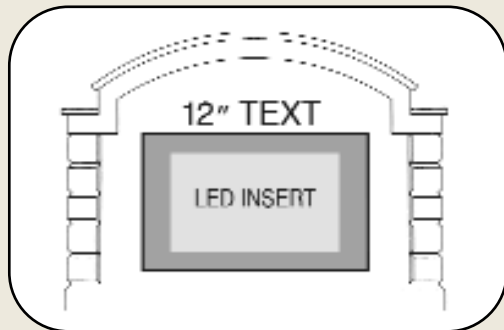

Choose from three different shapes, three attractive finishes and two sizes of LED displays.

The most innovative design, fabrication and finishing techniques, now with changeable-message LED inserts.

Inexpensive to purchase; inexpensive to install; inexpensive to operate! Low power consumption LED technology means low energy bills (120 volt power required at site). Costs less than a 100 watt light bulb to operate.

Make your signage do more with changeable messages. Dynamic communication!

Three Shapes

Three Finishes

STONE

BRICK

MASONRY

Two Sizes

-  Large size LED insert area: 92¹/₂" x 54¹/₂"
-  Small size LED insert area: 69¹/₂" x 42"