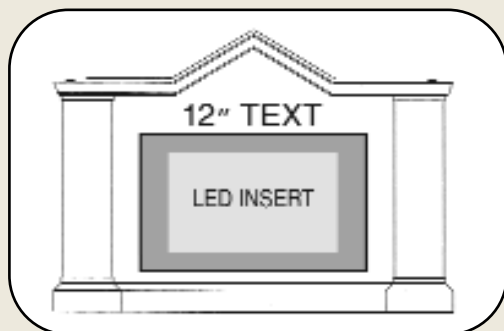

Choose from three different shapes, three attractive finishes and two sizes of LED displays.

The most innovative design, fabrication and finishing techniques, now with changeable-message LED inserts.

Inexpensive to purchase; inexpensive to install; inexpensive to operate! Low power consumption LED technology means low energy bills (120 volt power required at site). Costs less than a 100 watt light bulb to operate.

Make your signage do more with changeable messages. Dynamic communication!

Three Shapes

Three Finishes

STONE

BRICK

MASONRY

Two Sizes

-  Large size LED insert area: 92¹/₂" x 54¹/₂"
-  Small size LED insert area: 69¹/₂" x 42"